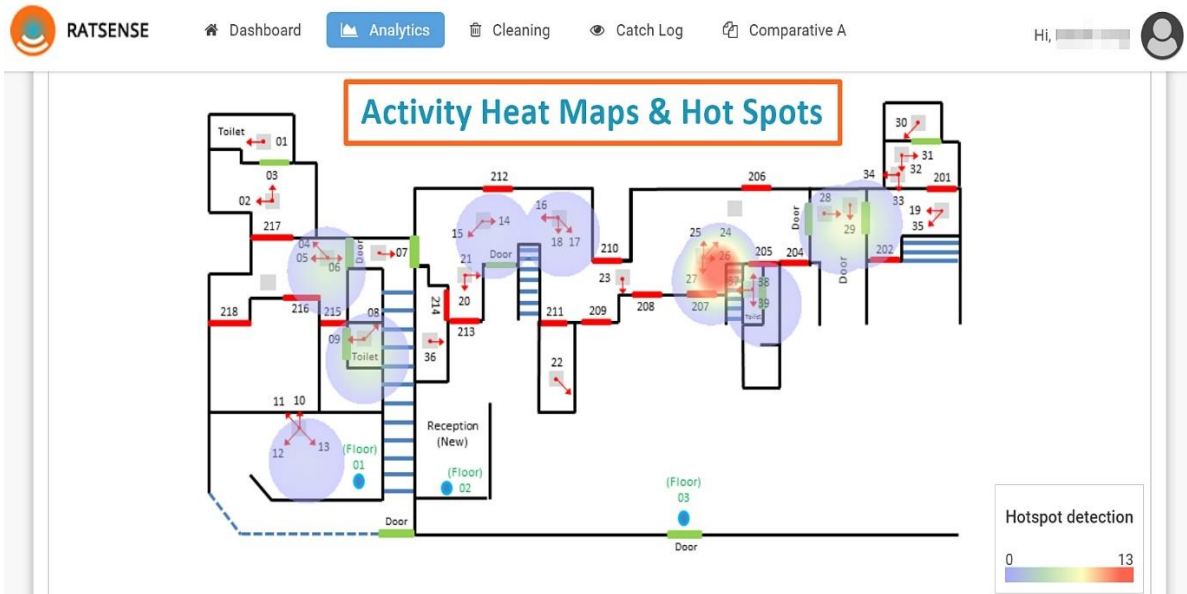

RATSENSE MONITORING RODENT ACTIVITY

RATSENSE is a rodent surveillance system that provides a “real-time” view of rodent activity for smart and effective rodent risk management.

With RATSENSE Sensors you will:

- Track rodent movement, entry points, congregation and nesting locations,
- Receive world-class “real-time” data, analytical diagrams and heat maps,
- Reduce time and labour intensity of device checking,
- Increase rodent resource efficiencies while improving your food safety compliance,
- Greatly reduce rodenticide use, waste and reliance on poisons,
- Vastly improve animal welfare compliance and commitment to our environment,
- Save time, money and the risk of potential product recall and reputational damage.