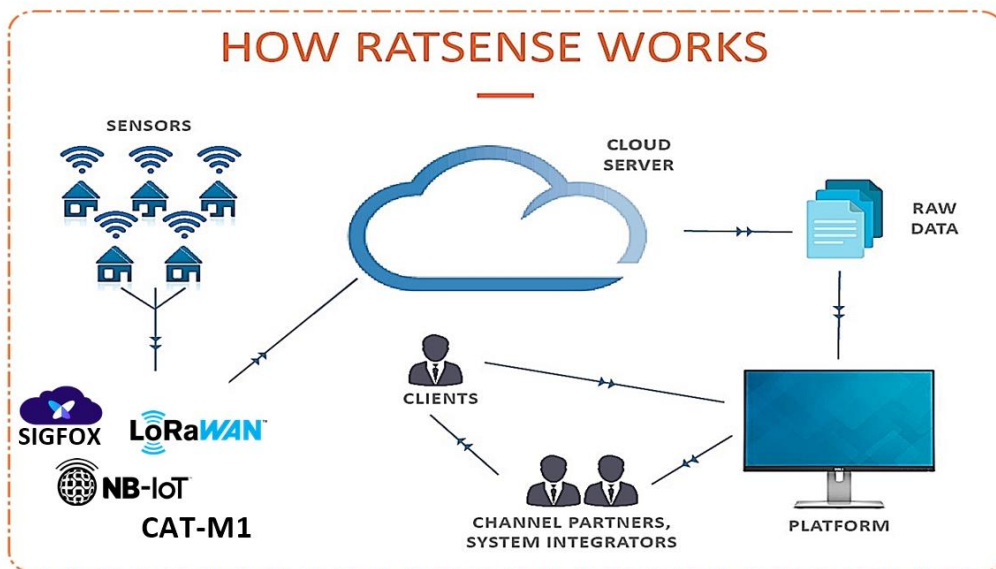

RATSENSE MONITORING RODENT ACTIVITY

RATSENSE is a rodent surveillance system that provides a “real-time” view of rodent activity for smart and effective rodent risk management.

With RATSENSE Sensors you will:

- Track rodent movement, entry points, congregation and nesting locations,
- Receive world-class “real-time” data, analytical diagrams and heat maps,
- Reduce time and labour intensity of device checking,
- Increase rodent resource efficiencies while improving your food safety compliance,
- Greatly reduce rodenticide use, waste and reliance on poisons,
- Vastly improve animal welfare compliance and commitment to our environment,
- Save time, money and the risk of potential product recall and reputational damage.

System Architecture

Rodent management and compliance is now in YOUR hands – in real time. For a demonstration, contact us today!