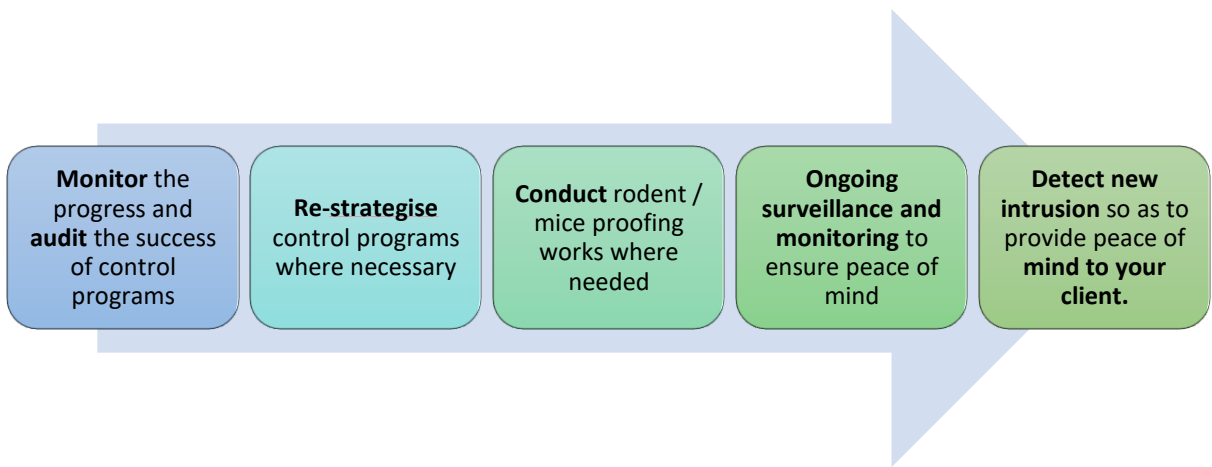

RATSENSE MONITORING RODENT ACTIVITY

RATSENSE is a rodent surveillance system that provides a “real-time” view of rodent activity for smart and effective rodent risk management.

With RATSENSE Sensors you will:

- Track rodent movement, entry points, congregation and nesting locations,
- Receive world-class “real-time” data, analytical diagrams and heat maps,
- Reduce time and labour intensity of device checking,
- Increase rodent resource efficiencies while improving your food safety compliance,
- Greatly reduce rodenticide use, waste and reliance on poisons,
- Vastly improve animal welfare compliance and commitment to our environment,
- Save time, money and the risk of potential product recall and reputational damage.

System Architecture

Rodent management and compliance is now in YOUR hands – in real time. For a demonstration, contact us today!