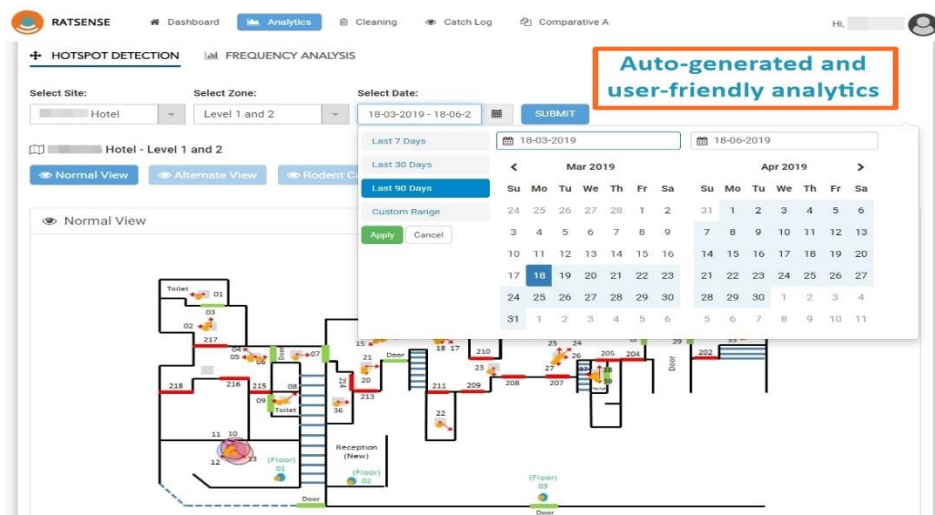

RATSENSE MONITORING RODENT ACTIVITY

RATSENSE is a rodent surveillance system that provides a “real-time” view of rodent activity for smart and effective rodent risk management.

With RATSENSE Sensors you will:

- Track rodent movement, entry points, congregation and nesting locations,
- Receive world-class “real-time” data, analytical diagrams and heat maps,
- Reduce time and labour intensity of device checking,
- Increase rodent resource efficiencies while improving your food safety compliance,
- Greatly reduce rodenticide use, waste and reliance on poisons,
- Vastly improve animal welfare compliance and commitment to our environment,
- Save time, money and the risk of potential product recall and reputational damage.